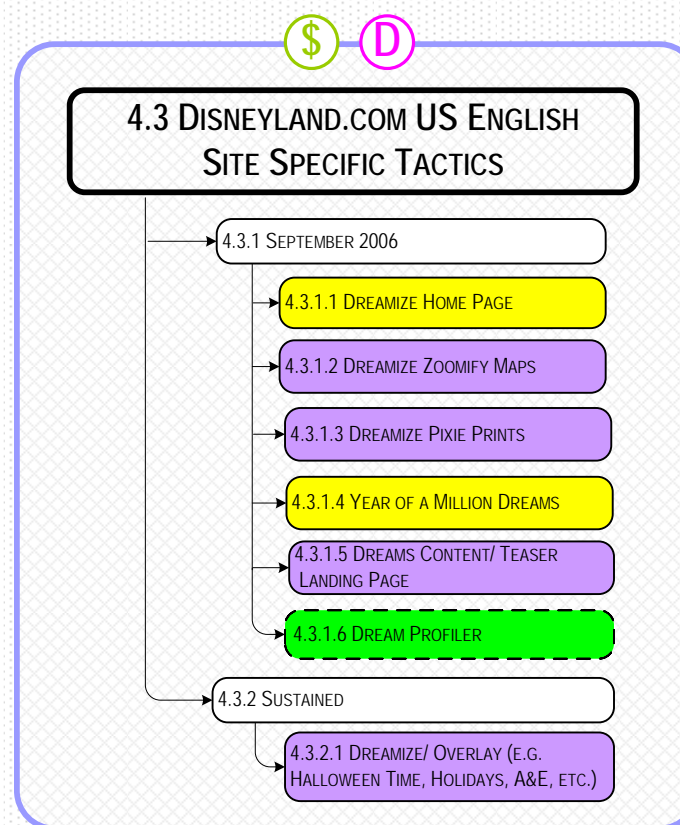

SPECIFIC TACTICS TBD,  
PENDING RELEASE OF THE  
DREAMIZING INTERNATIONAL  
DESTINATIONS SOW

#### LEGEND

- PARK SITE / TOP LEVEL
- SITE SECTION
- SITE PAGE
- DATA CAPTURE / EMAIL STREAMS
- EMAIL TYPE
- STAND-ALONE COMPONENT
- OFF-PAGE CONTENT
- EMAIL STREAM ID
- DATABASE/ SERVER STORAGE
- OFF-PAGE INDICATOR
- LINK/ DIRECTIONAL FLOW
- NON-FUNDED
- FUNDED
- DREAMIZE
- PROJECT TEAM
- CMR TEAM
- WDW OPS TEAM
- DLR OPS TEAM
- TEAM NOT YET DETERMINED