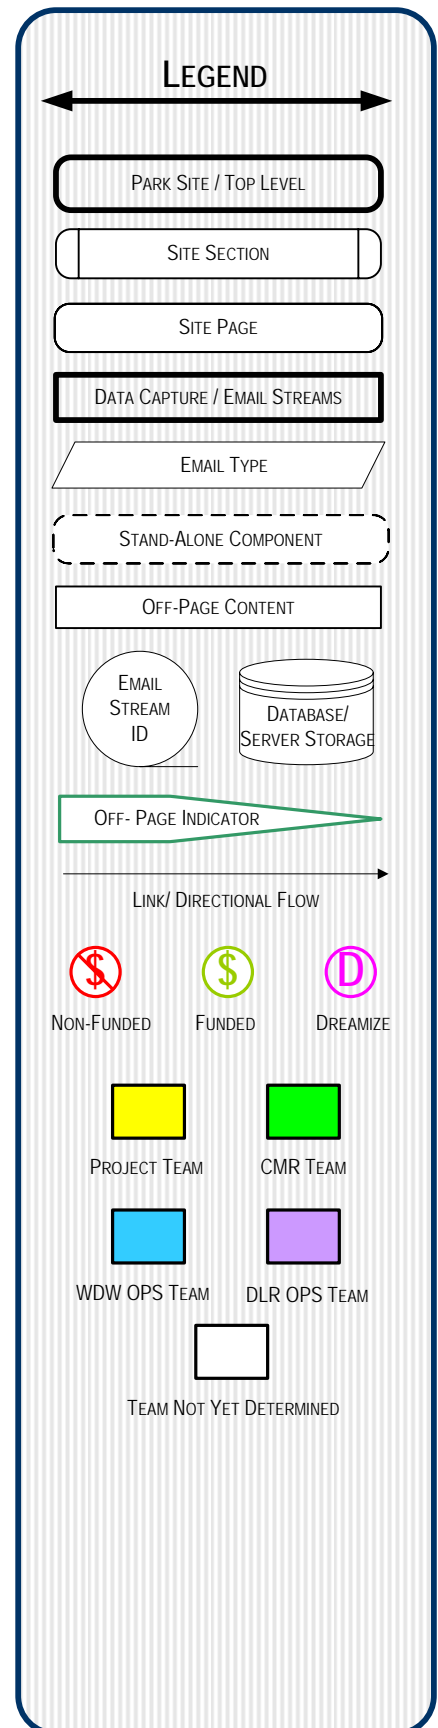

SPECIFIC TACTICS TBD, PENDING DISCUSSIONS WITH BUSINESS PARTNERS AND RELEASE OF THE DREAMIZING INTERNATIONAL DESTINATIONS SOW