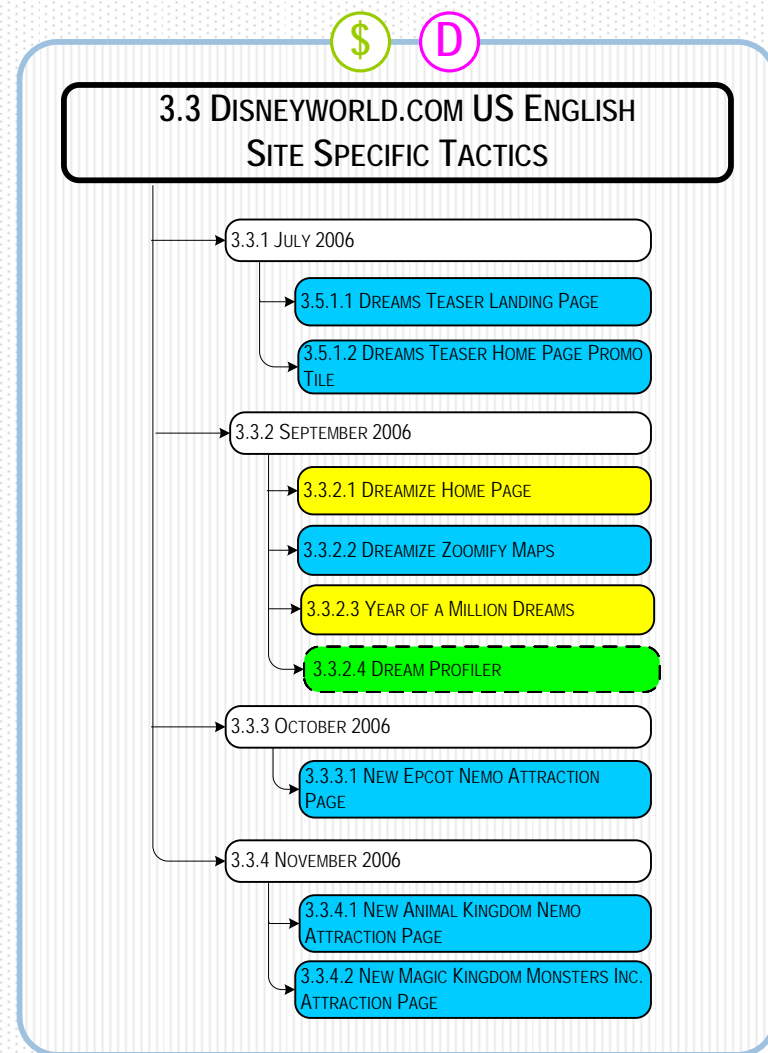

#### LEGEND

- PARK SITE / TOP LEVEL
- SITE SECTION
- SITE PAGE
- DATA CAPTURE / EMAIL STREAMS
- EMAIL TYPE
- STAND-ALONE COMPONENT
- OFF-PAGE CONTENT
- EMAIL STREAM ID
- DATABASE/ SERVER STORAGE
- OFF-PAGE INDICATOR
- LINK/ DIRECTIONAL FLOW
- NON-FUNDED
- FUNDED
- DREAMIZE
- PROJECT TEAM
- CMR TEAM
- WDW OPS TEAM
- DLR OPS TEAM
- TEAM NOT YET DETERMINED