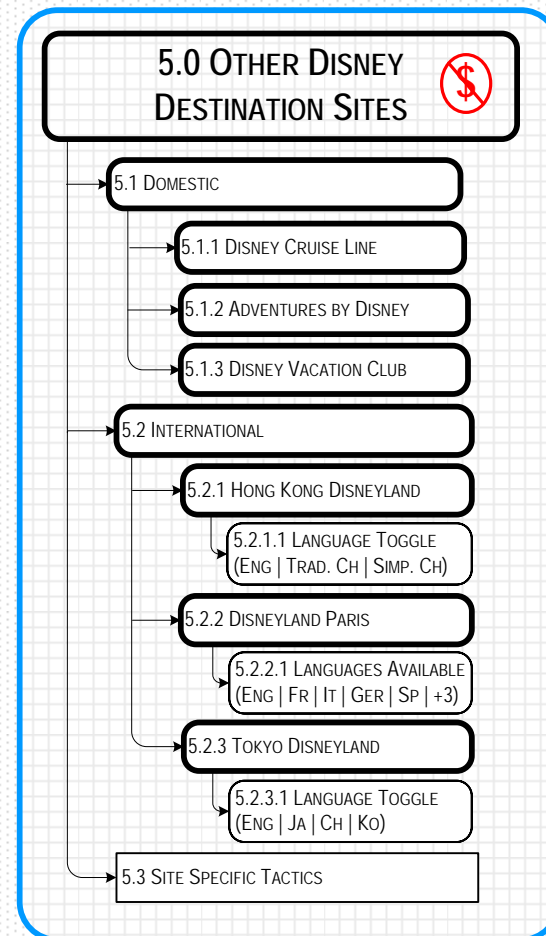

#### LEGEND

- PARK SITE / TOP LEVEL
- SITE SECTION
- SITE PAGE
- DATA CAPTURE / EMAIL STREAMS
- EMAIL TYPE
- STAND-ALONE COMPONENT
- OFF-PAGE CONTENT
- EMAIL STREAM ID
- DATABASE/ SERVER STORAGE
- OFF-PAGE INDICATOR
- LINK/ DIRECTIONAL FLOW
- NON-FUNDED
- FUNDED
- DREAMIZE
- PROJECT TEAM
- CMR TEAM
- WDW OPS TEAM
- DLR OPS TEAM
- TEAM NOT YET DETERMINED

**LEGEND**

- PARK SITE / TOP LEVEL
- SITE SECTION
- SITE PAGE
- DATA CAPTURE / EMAIL STREAMS
- EMAIL TYPE
- STAND-ALONE COMPONENT
- OFF-PAGE CONTENT
- EMAIL STREAM ID
- DATABASE/ SERVER STORAGE
- OFF- PAGE INDICATOR
- LINK/ DIRECTIONAL FLOW
- NON-FUNDED
- FUNDED
- DREAMIZE
- PROJECT TEAM
- CMR TEAM
- WDW OPS TEAM
- DLR OPS TEAM
- TEAM NOT YET DETERMINED