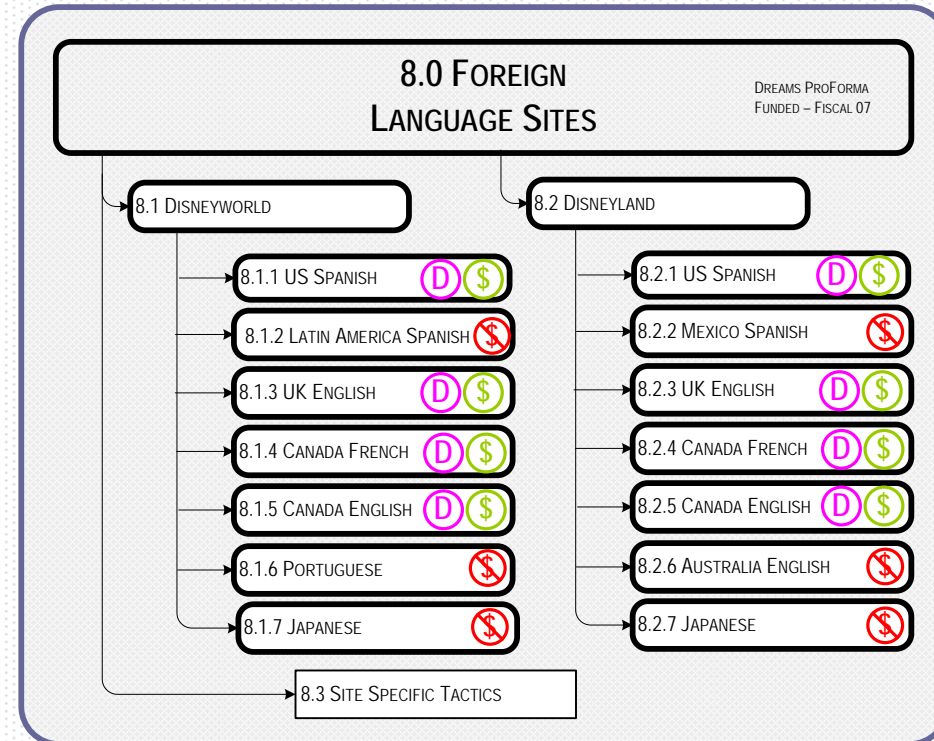

SPECIFIC TACTICS TBD,
PENDING RELEASE OF THE
DREAMIZING INTERNATIONAL DESTINATIONS SOW