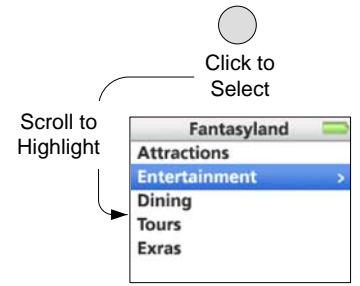

iTunes

Disney Concierge Walt Disney World - Toddler Experience Sample Usage Flow

iPod

Location

Area

Venue

Individual Venues are indicated by a red dot which turns blue when highlighted. Venues included in the Experience Path are indicated by a red star which turns blue when highlighted.