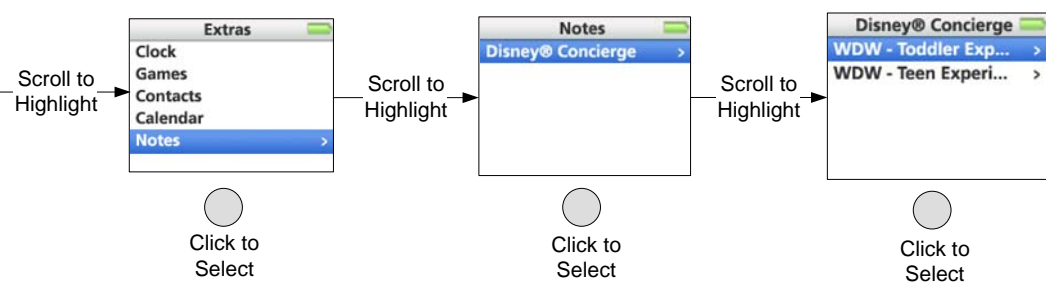

iTunes

Disney Concierge Walt Disney World - Toddler Experience Sample Usage Flow

iPod

Location

Area

Venue

Individual Venues are indicated by a red dot which turns blue when highlighted. Venues included in the Experience Path are indicated by a red star which turns blue when highlighted.