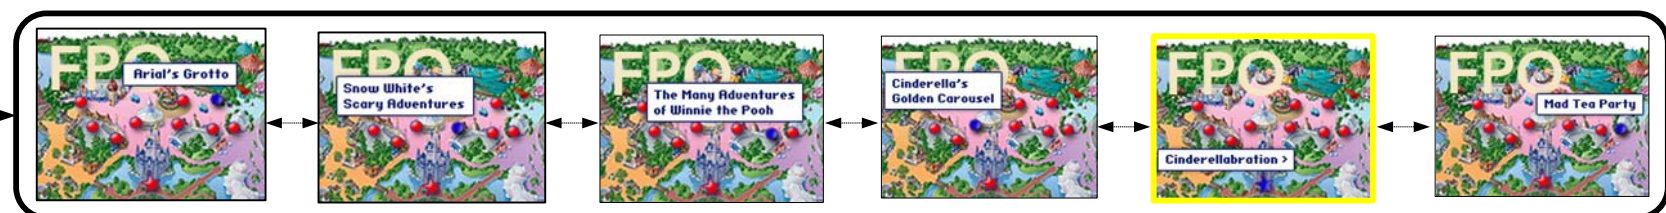

iTunes

Disney Concierge Walt Disney World - Toddler Experience Sample Usage Flow

iPod

Location

Area

Venue

Individual Venues are indicated by a red dot which turns blue when highlighted. Venues included in the Experience Path are indicated by a red star which turns blue when highlighted.